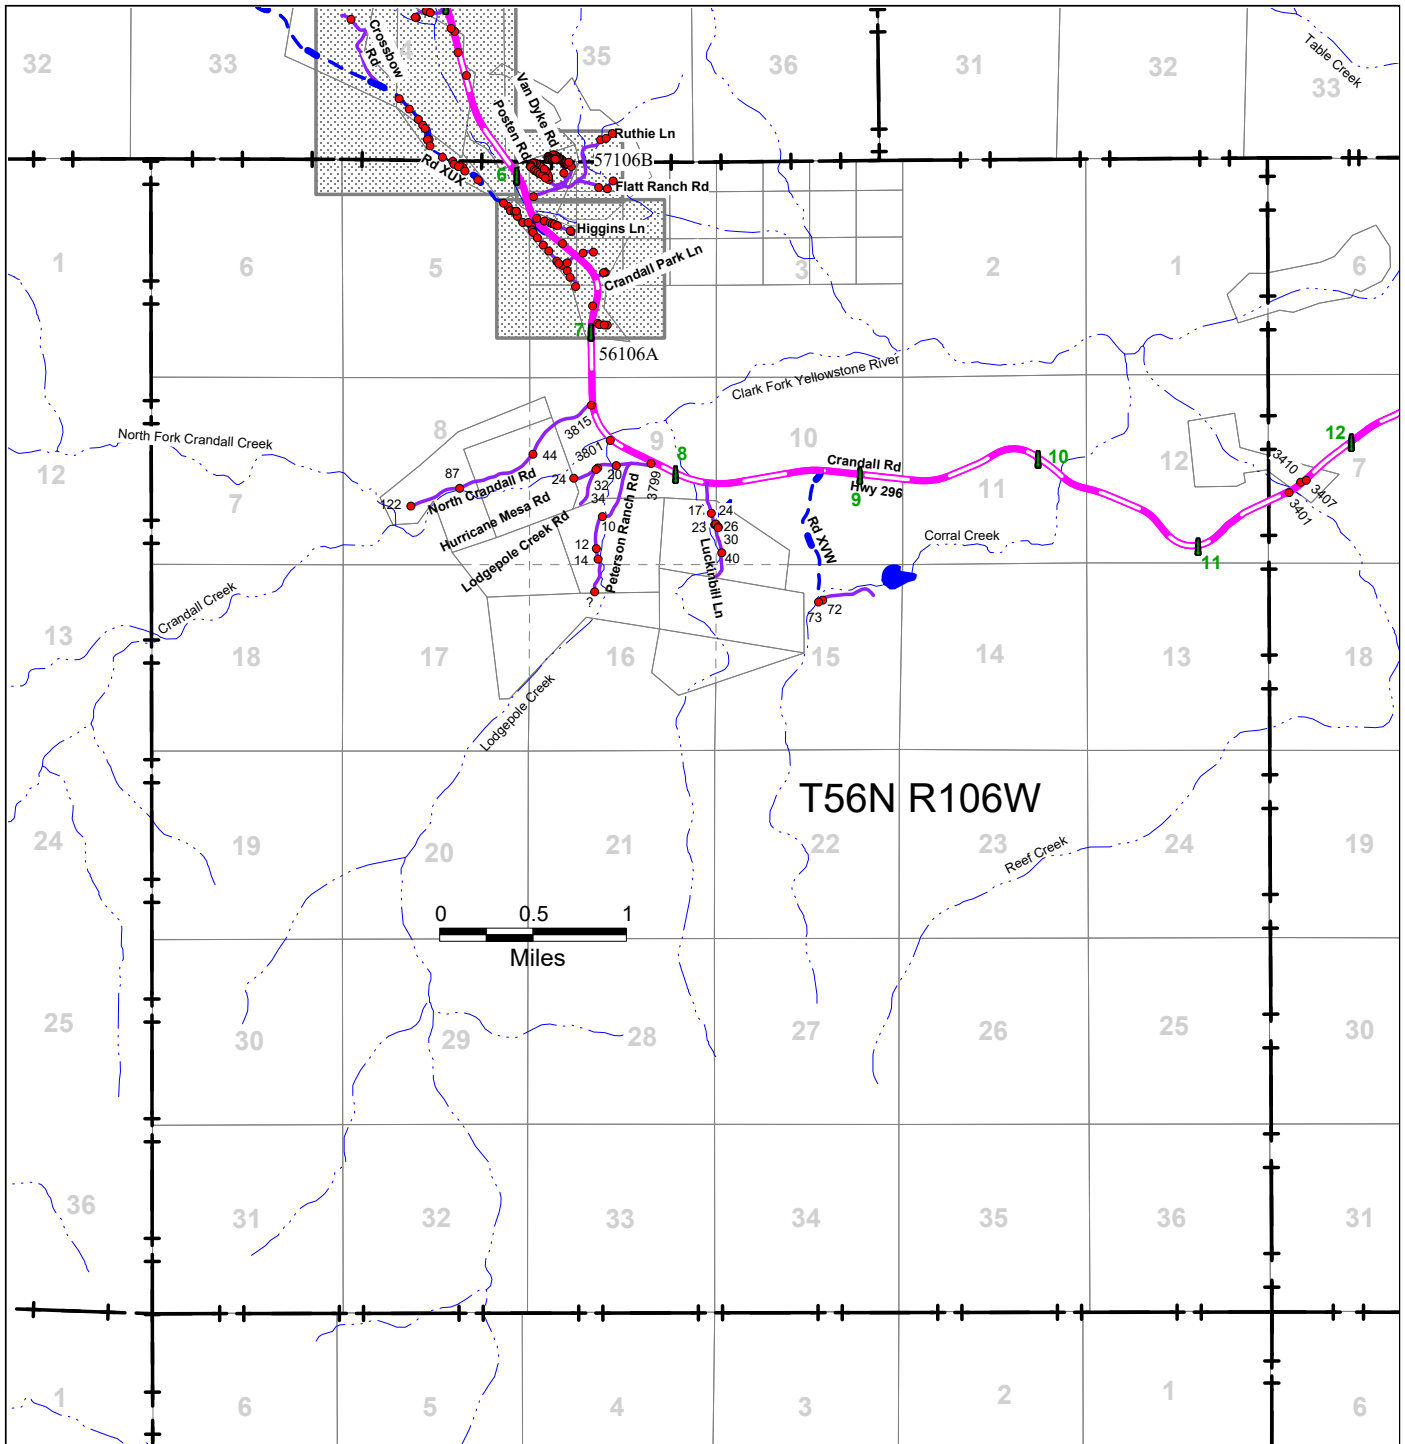

T56N R106W

56106

PAGE REFERENCE:

57107	57106	57105
N/A	56106	56105
N/A	55106	55105

This map is for informational purposes only. The location and extent of roads, accesses, and property lines depicted hereon do not guarantee legal right of passage, ingress and egress, or property boundaries.

- County Maintained
 - Chip Sealed
 - Dirt (various grades)
- State Maintained
 - Chip Sealed
 - Forest Service Maintained
 - Dirt (various grades)
 - Private Road
 - various surfaces

Cross Reference Road List:
 Crandall Rd = St Hwy 296; Chief Joseph Scenic Hwy; Rd 7RO
 Rd XVW = Swamp Lake Rd

114 = State Highway Mile Post Numbers